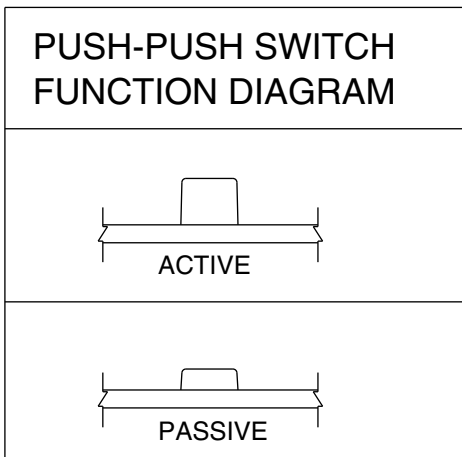

RICHIE SAMBORA STRATOCASTER 0102602

SWITCH & CONTROL FUNCTION

5 WAY SWITCH POSITION

					← SWITCH POSITION
					← NECK PICKUP
					← MIDDLE PICKUP
					← BRIDGE PICKUP
	← PICKUP IS ON				← PICKUP IS OFF